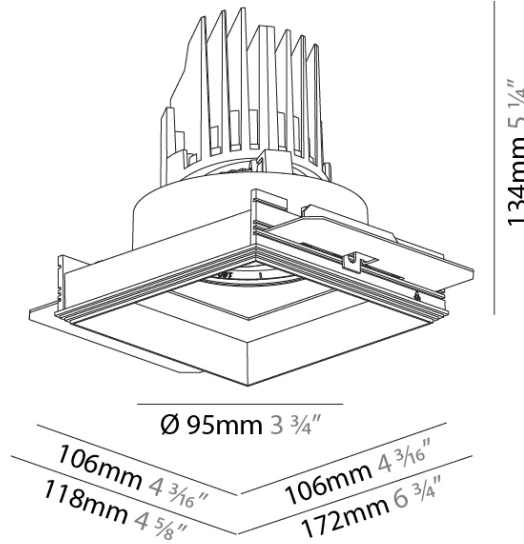

ELECTRICAL

Lamp Type: LED (Zhaga Standard)
Input Wattage (W): 13.2 / 16.5
Total Output Wattage (W): 12.1 / 14.7
[Dimming: Tri-Mode (Non-Dimming and Phase Dimming (120Vac only) and 0-10V Dimming)](#)
Driver Included: No
Driver Location: Recessed Housing
Driver Type: Constant Current - Universal
Driver Class: Class 2
Housing: See components
Input Voltage (V): 120 - 277
Constant Current (MA): 350

LED

Number of LEDs: 1
[Color Temperature (°K): 2700 / 3000 / 3500 / 4000](#)
Max. Delivered Lumen (lm): 850 / 950 / 1019 / 1040
Nominal Lumen (lm): 960 / 1070 / 1156 / 1180
CRI: >90 CRI
Efficiency (%): 88.5
Lamp Life (hrs): 50000
Upon Request: RGB-W Tunable White Special Color Temperature
Special LED

OPTICAL

Reflector?: 10
Adjustability: Rotational 355°; Tilt 30°
Upon Request: Special Beam Angles

RATINGS AND CERTIFICATIONS

© 2024 Zaneen LLC, 10000 180th St, F 416-247-9319, www.zaneen.com

Available for international specifications by adding "INT" at the end of the existing Model #. For assistance on 'custom' specifications, contact zteam@zaneen.com.
Certified By: Certified for North American Standards
In a constant effort to supply the best product, we reserve the right to change specifications or materials without notice. The most recent specification sheets are found at zaneen.com
IP rating: IP20