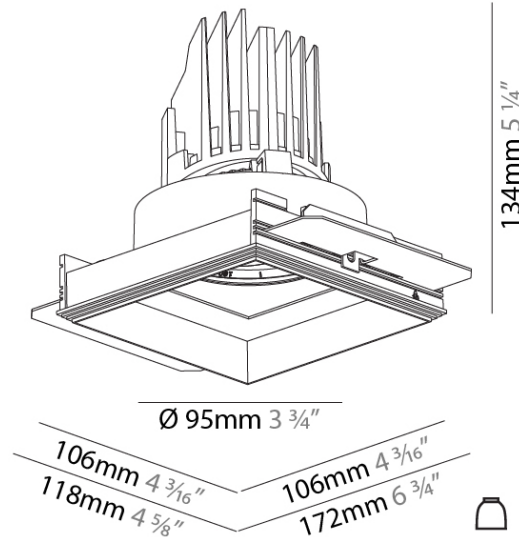

ELECTRICAL
Lamp Type: LED (Zhaga Standard)
Input Wattage (W): 15.5
Total Output Wattage (W): 14.5
Dimming: Tri-Mode (Non-Dimming and Phase Dimming (120Vac only) and 0-10V Dimming)
Driver Included: No
Driver Location: Recessed Housing
Driver Type: Constant Current - Universal
Driver Class: Class 2
Housing: See components
Input Voltage (V): 120 - 277
Constant Current (MA): 500

LED
Number of LEDs: 1
[Color Temperature (°K): 2700 / 3000 / 3500 / 4000](#)
Max. Delivered Lumen (lm): 940 / 980 / 1029 / 1050
Nominal Lumen (lm): 1386 / 1438 / 1511 / 1542
CRI: >90 CRI
Efficiency (%): 87.9 / 88.4 / 87.9
Lamp Life (hrs): 50000
Upon Request: RGB-W Tunable White Special Color Temperature
Special LED

OPTICAL
[Reflector°: 20 / 40 / 60](#)
Adjustability: Rotational 355°; Tilt 30°
Upon Request: Special Beam Angles

Available for international specifications by adding "INT" at the end of the existing Model #. For assistance on 'custom' specifications, contact zteam@zaneen.com.
Certified By: Certified for North American Standards
In a constant effort to supply the best product, we reserve the right to change specifications or materials without notice. The most recent specification sheets are found at zaneen.com
IP rating: IP20